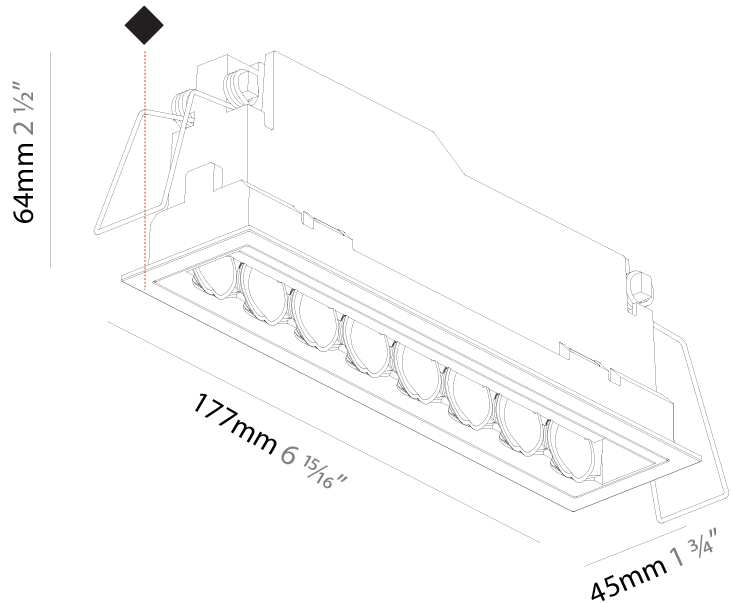

GENERAL

Series: Magiq Hollow Wallwash
Subseries: Magiq Hollow Wallwash
Brand: Prolicht
Division: Architectural
Mounting Type: Recessed
Mounting Location: Ceiling
Subcategory: Wallwash

PHYSICAL

Shape: Rectangle
Length (mm): 177
Length (in): 6 ¹⁵/₁₆
Width (mm): 45
Width (in): 1 ³/₄
Height (mm): 64
Height (in): 2 ¹/₂
Ceiling Thickness (mm): 5 - 30
Ceiling Thickness (in): 1/16 - 1 3/16
Min. Recessing Depth (mm): 100
Min. Recessing Depth (in): 3 ¹⁵/₁₆
Light Distribution: Downlight
Fixture Finish: SSR / BKV / CWI / CRY / HAB / UFT / ITA / RUA / FTG / MYG / LOD / PUS / FRO / FUP / KIA / POP / BLS / SPG / MEY / GOH / GUM / CHC / COM / ABZ / JAG / OBR / MOS / ROR
Fixture Material: Aluminum Die Cast
Cut-out Measurements: 170mm / 6 11/16" x 38mm / 1 1/2"

ELECTRICAL

Lamp Type: LED (Zhaga Standard)
Input Wattage (W): 19
Total Output Wattage (W): 17.2
Dimming: Tri-Mode (Non-Dimming and Phase Dimming (120Vac only) and 0-10V Dimming)
Driver Included: No
Driver Location: Remote
Driver Type: Constant Current - Universal
Driver Class: Class 2
Input Voltage (V): 120 - 277
Constant Current (MA): 700

LED

Number of LEDs: 8
Color Temperature (°K): 2700 / 3000 / 3500 / 4000
Max. Delivered Lumen (lm): 1270 / 1270 / 1513 / 1544
Nominal Lumen (lm): 1492 / 1492 / 1778 / 1814
CRI: >90 CRI
Lamp Life (hrs): 50000

OPTICAL

RATINGS AND CERTIFICATIONS

Certified By: CSA Certified to UL and CSA Standards
IP rating: IP20

100mm
3 ¹⁵/₁₆"

5 - 30 mm
³/₁₆" - 1 ³/₁₆"

170mm x 38mm
6 ¹¹/₁₆" x 1 ¹/₂"