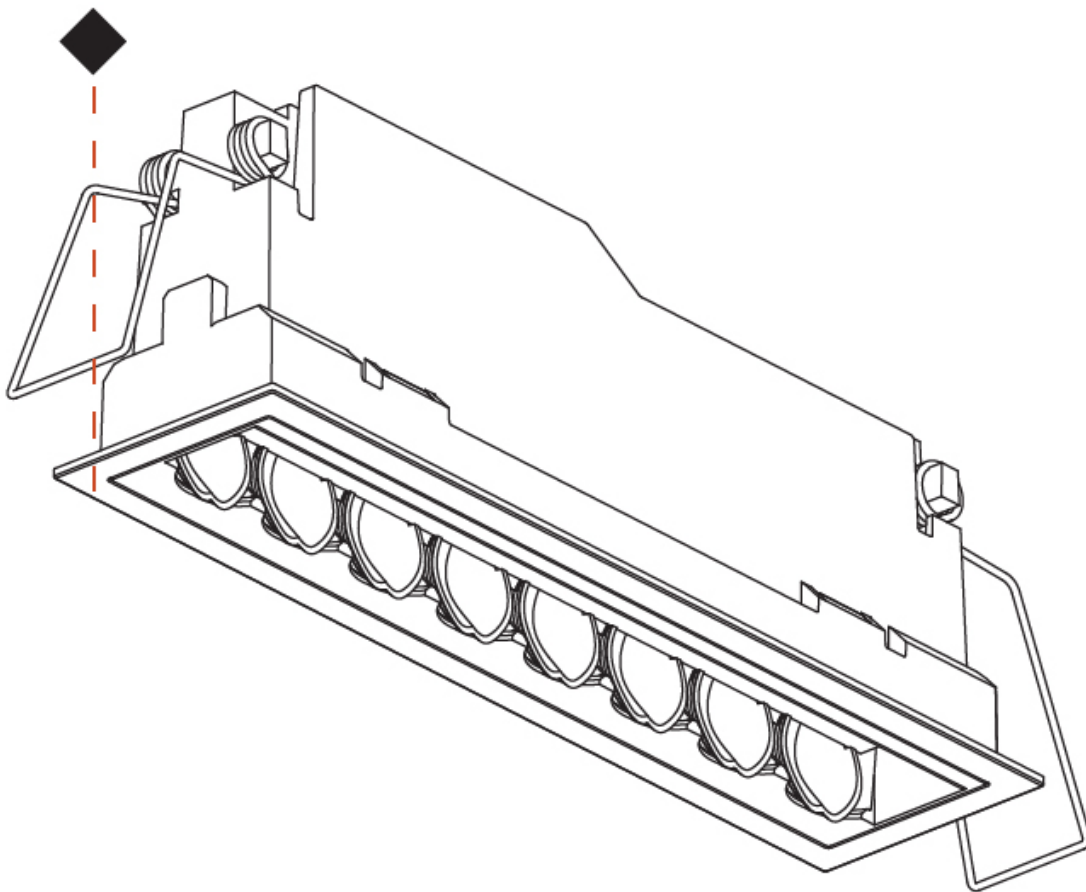

MAGIQ HOLLOW WALLWASH RECESSED

A35582-

PROJECT	_____
TYPE	_____
SPECIFIER	_____
QUANTITY	_____
DATE	_____

A